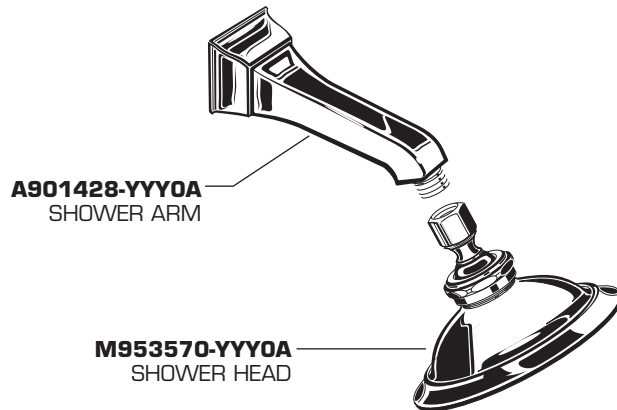

T555.500
T555.501
T555.502

A901428-YYY0A
SHOWER ARM

M953570-YYY0A
SHOWER HEAD

M961728-YYY0A
ESCUTCHEON KIT
WITH SCREWS

078016-YYY0A
ESCUTCHEON SCREWS

M962055-YYY0A
OPTIONAL DECORATIVE
SCREW COVER

M962103-YYY0A
CAP and HANDLE BUSHING

M916807-YYY0A
LEVER HANDLE

A918657-0070A
HANDLE SCREW

M907024-YYY2A
INDEX BUTTON
(ARROW)

M950291-YYY0A
DIVERTER SPOUT

Replace the "YYY" with
appropriate finish code

CHROME	002
POLISHED BRASS	099
SATIN	295
OIL RUBBED BRONZE	224