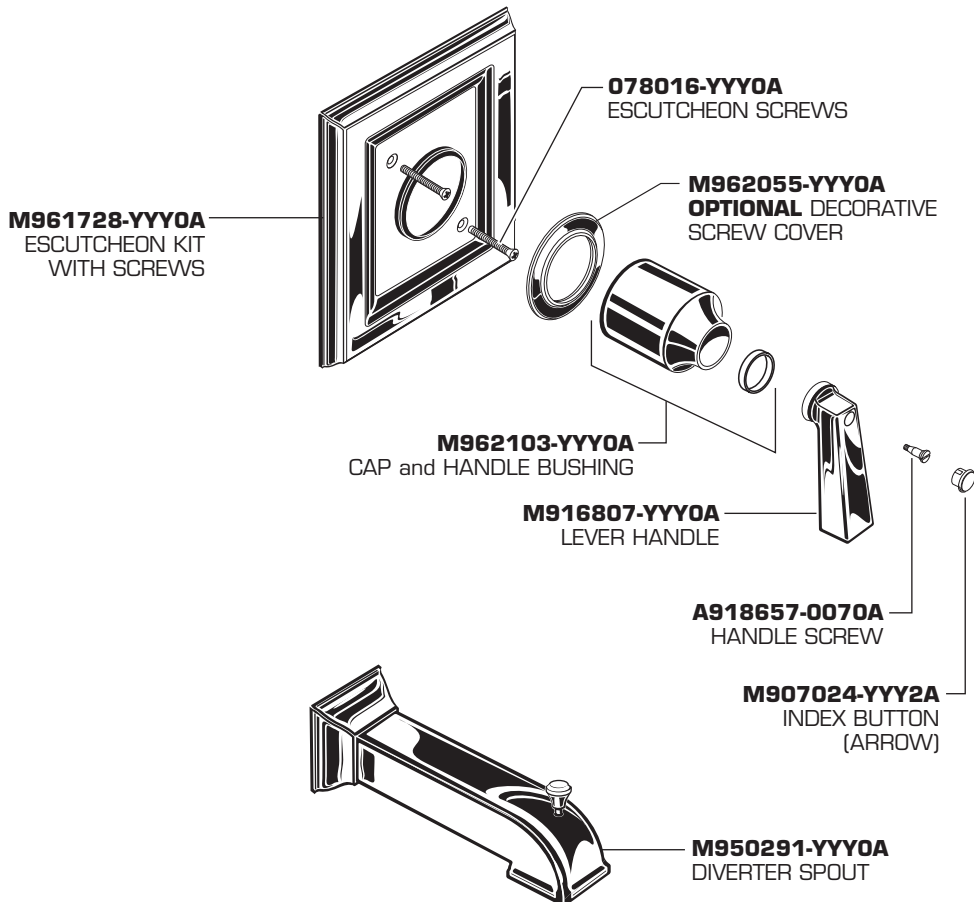

T555.500
T555.501
T555.502

A901428-YYY0A
SHOWER ARM

M953570-YYY0A
SHOWER HEAD

M961728-YYY0A
ESCUTCHEON KIT
WITH SCREWS

078016-YYY0A
ESCUTCHEON SCREWS

M962055-YYY0A
OPTIONAL DECORATIVE
SCREW COVER

M962103-YYY0A
CAP and HANDLE BUSHING

M916807-YYY0A
LEVER HANDLE

A918657-0070A
HANDLE SCREW

M907024-YYY2A
INDEX BUTTON
(ARROW)

M950291-YYY0A
DIVERTER SPOUT

Replace the "YYY" with
appropriate finish code

CHROME	002
POLISHED BRASS	099
SATIN	295
OIL RUBBED BRONZE	224